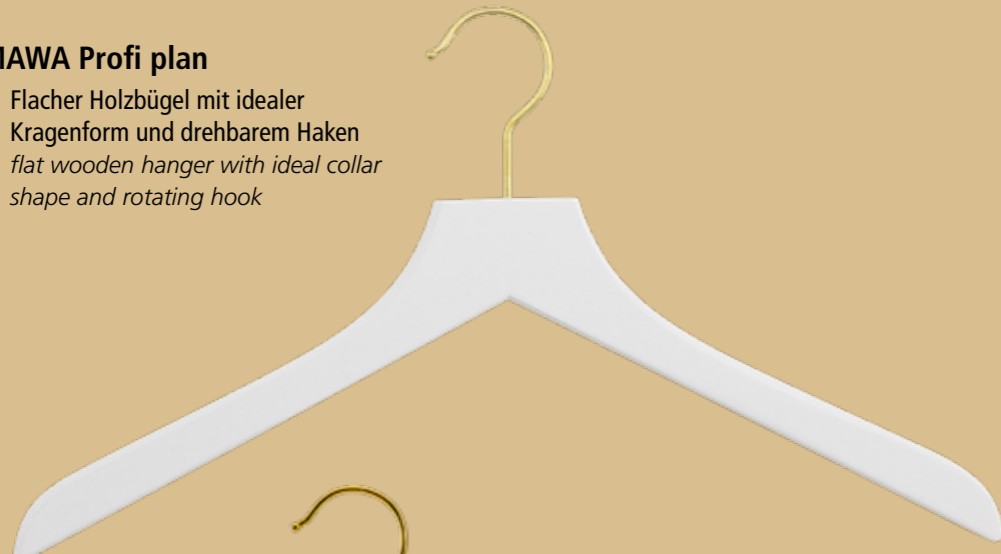

MAWA Profi plan

- Flacher Holzbügel mit idealer Kragenform und drehbarem Haken
  flat wooden hanger with ideal collar shape and rotating hook