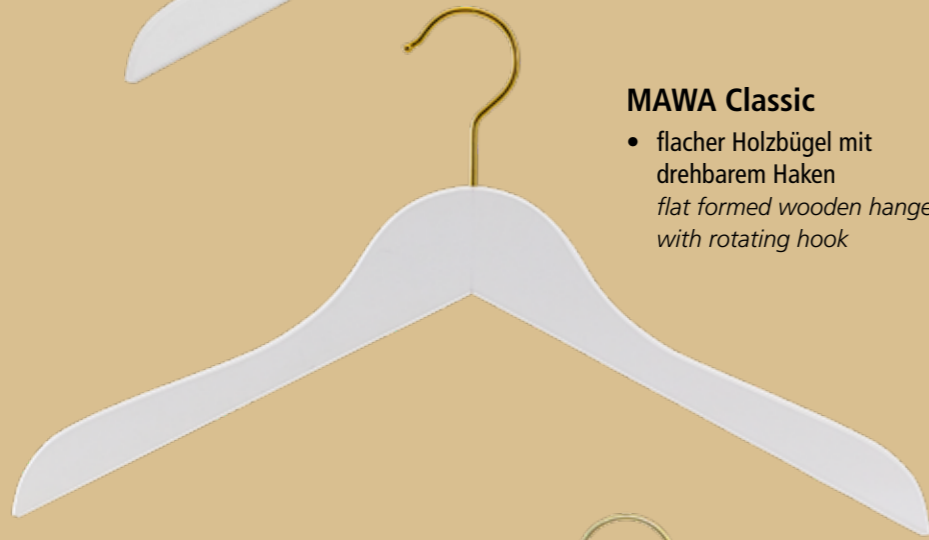

MAWA Classic

- flacher Holzbügel mit drehbarem Haken
  flat formed wooden hanger with rotating hook